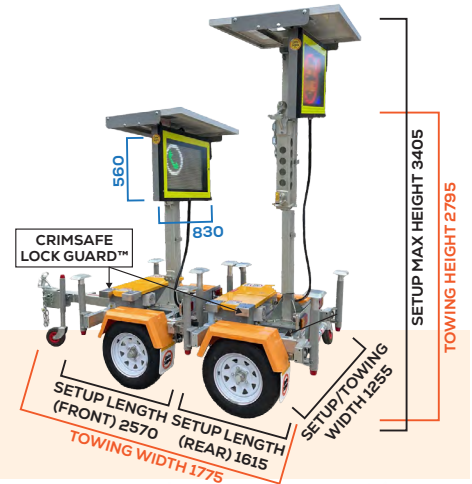

NEW FEATURES
FOR A NEW ERA OF
TRAFFIC MANAGEMENT &
INFORMATION TECHNOLOGY

DATASIGN-VMS-S5

FIVE COLOURED DISPLAY

RAV Type approved for registration
Approval number: VTA-060588

VERY USEFUL AS A SPEED ADVISORY SIGN

Optimised to get a message across quickly and efficiently, the DATASIGN-VMS-S5 is designed and assembled by Data Signs in Australia for suburban road traffic management and advice.

With a radar gun fitted, the DATASIGN-VMS-S5 can be used in school zones with the radar speed zone scheduling, radar speed data logging and features.

SPECIFICATIONS

POWER SPECIFICATIONS:

POWER SUPPLY

Nominal 12 Volts.
Range 10.8 – 14.2V

SOLAR INPUT

190W (each trailer)

ENERGY STORAGE

1 x 125AH (each trailer) maintenance free batteries enclosed in separated locked compartment

[CLICK HERE TO VIEW OR DOWNLOAD THE MANUAL](#)

OPTICAL SPECIFICATIONS:

DISPLAY PIXEL ARRAY 48W X 28H

4 PANELS RGBYW PIXEL ARRAY. PIXEL PITCH 10mm

COLOURS

YELLOW, RED, GREEN (Traffic Light Green), WHITE, BLUE